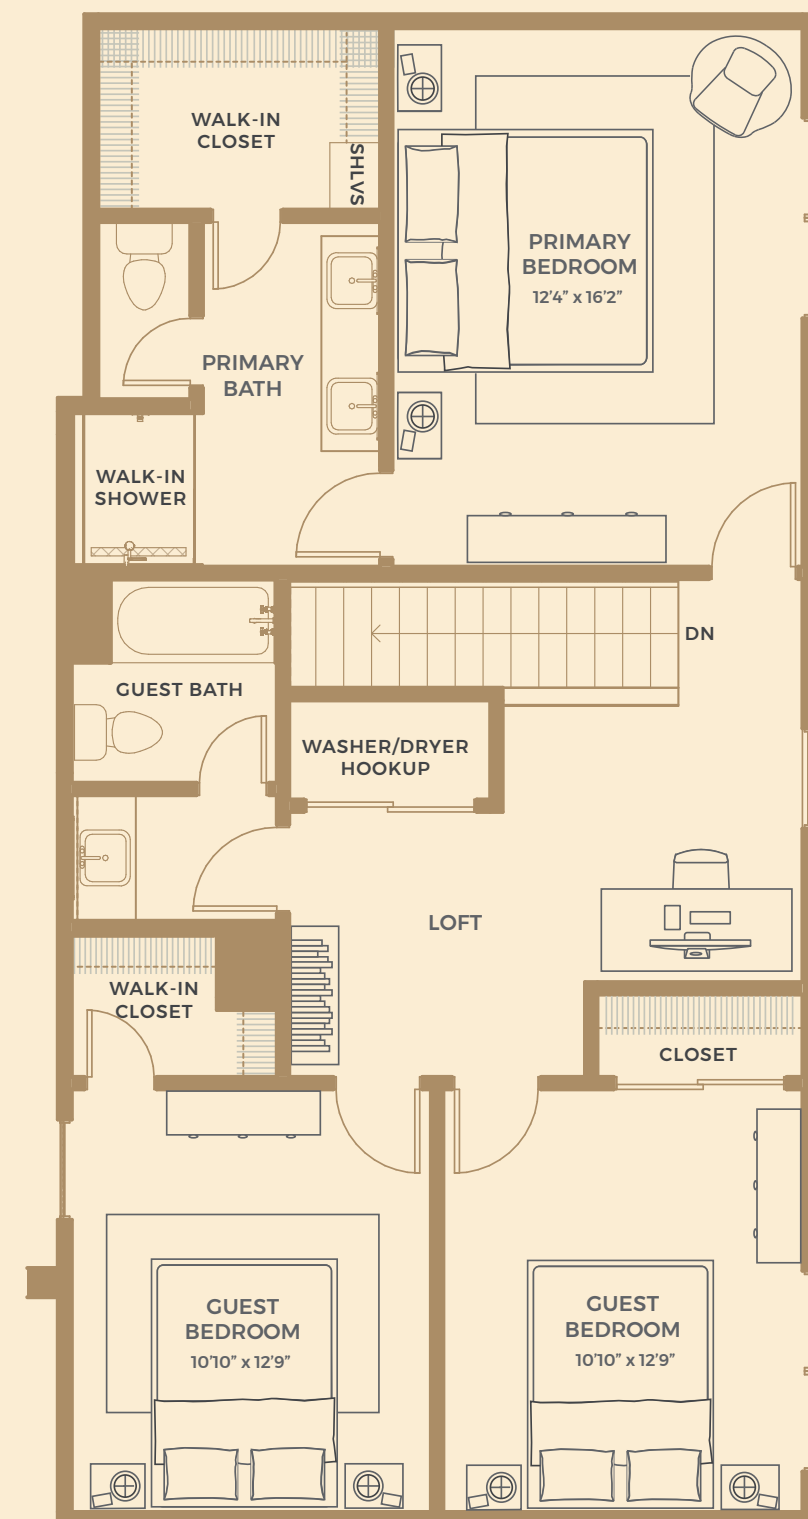

JADE 3 Bed / 2.5 Bath
+ Private Yard

SONORA

Interior: 1,718 • Terrace: N/A
Total SF: 1,718

LEVEL 1

LEVEL 2