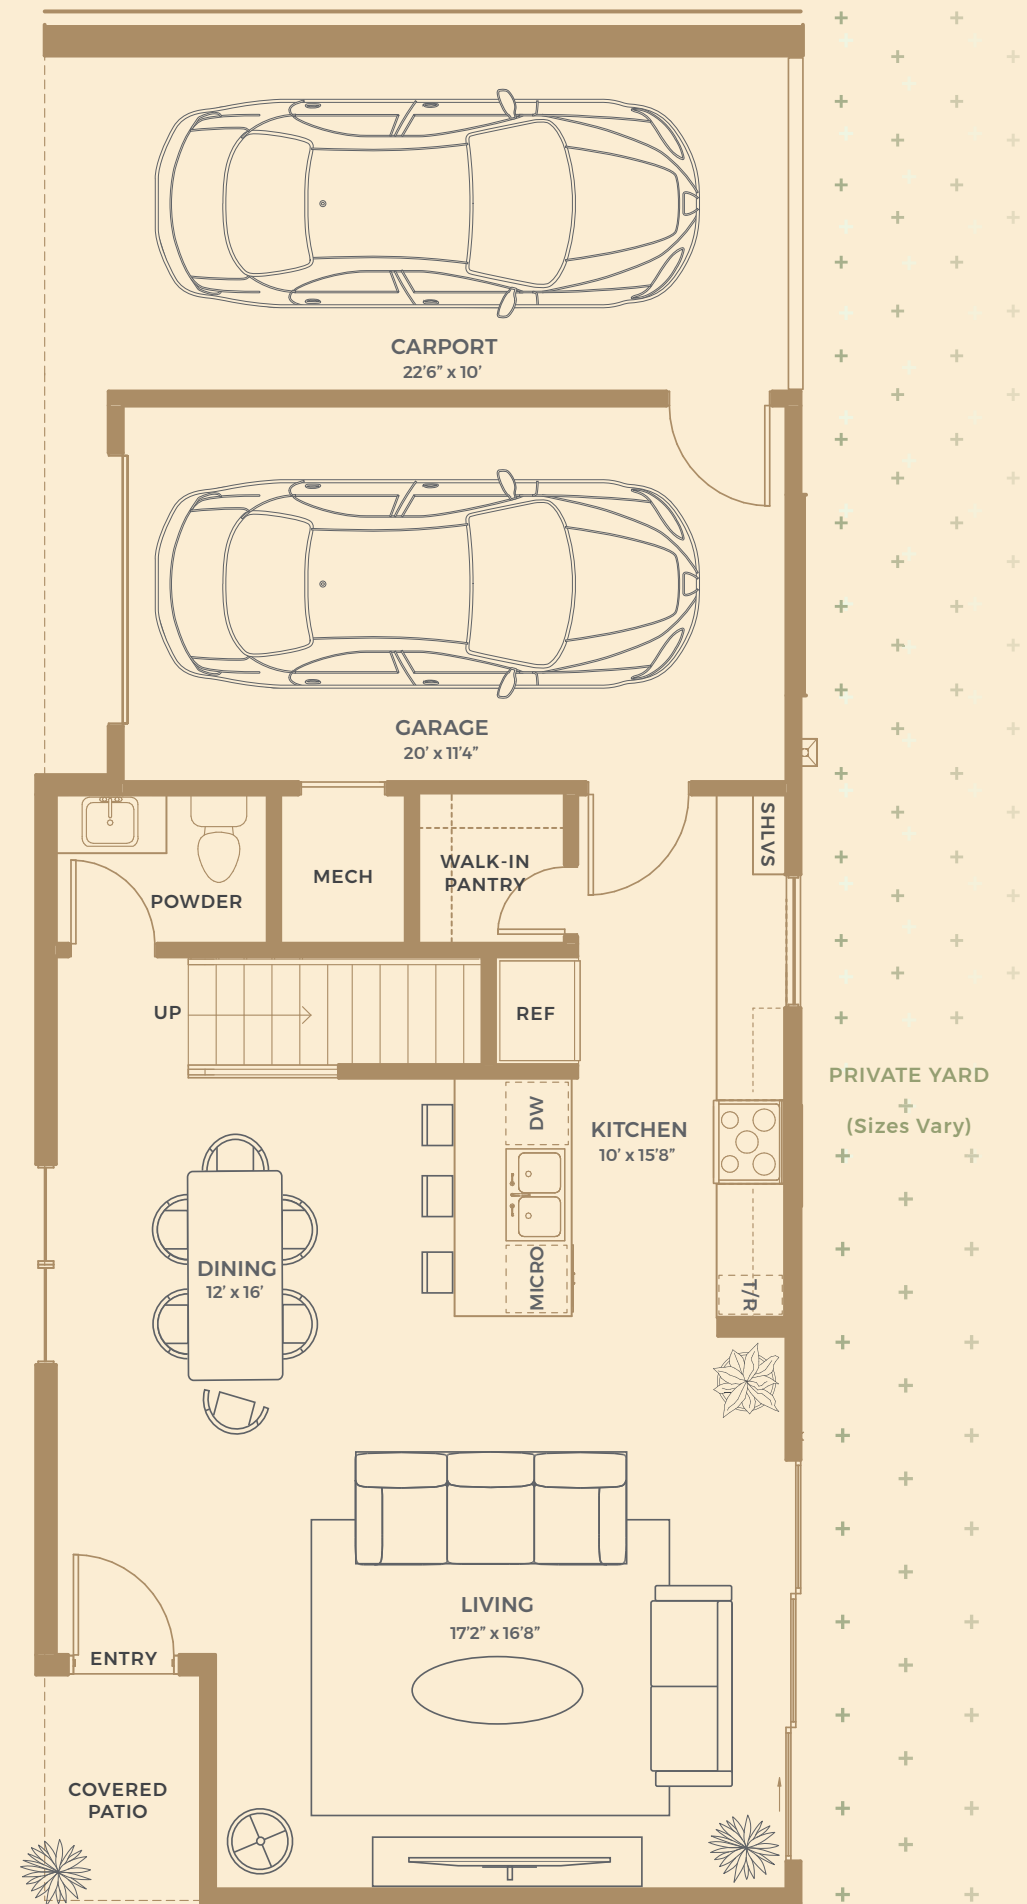

JADE 3 Bed / 2.5 Bath
+ Private Yard

SONORA

Interior: 1,718 • Terrace: N/A
Total SF: 1,718

LEVEL 1

LEVEL 2