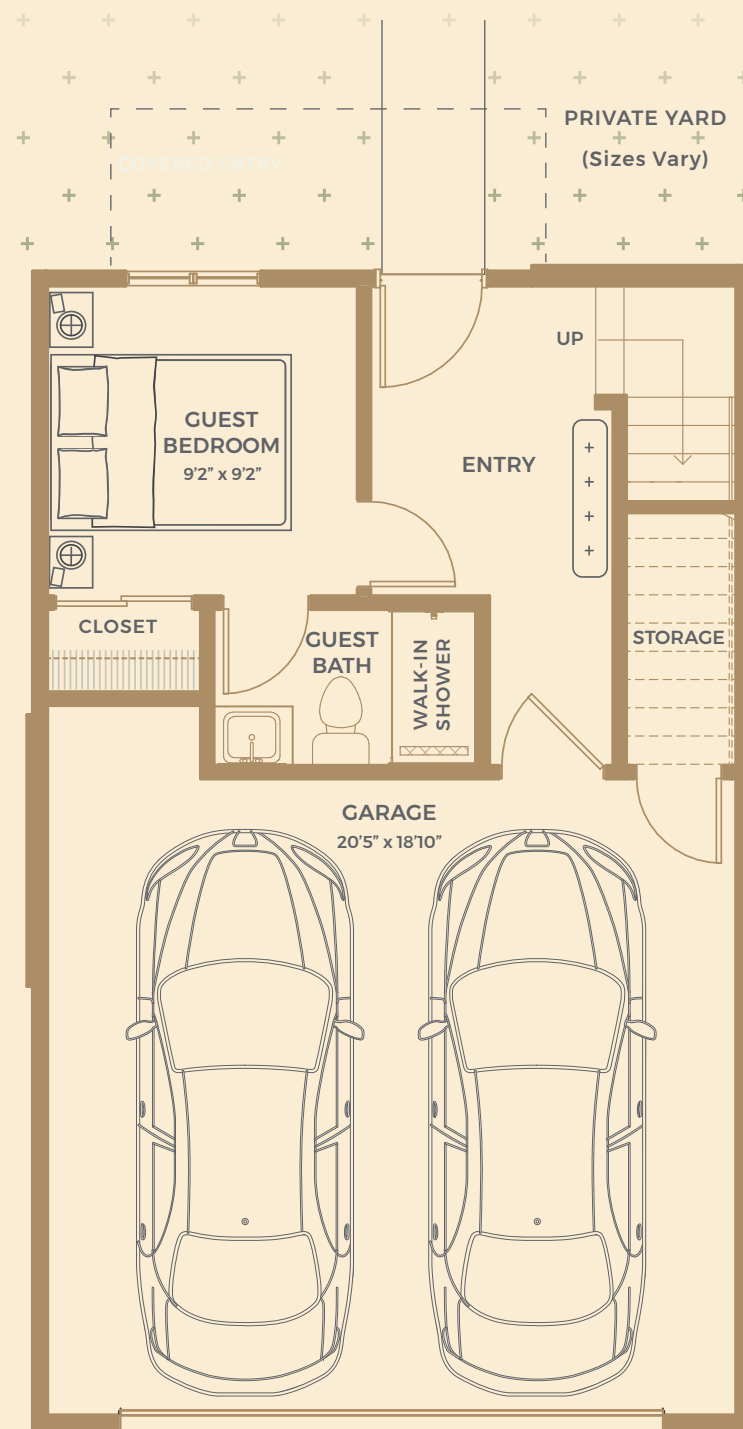

LUMA 3 Bed / 3.5 Bath
+ Private Yard

 SONORA

Interior: 1,726 • Terrace: 67
Total SF: 1,793

LEVEL 1

LEVEL 2

LEVEL 3