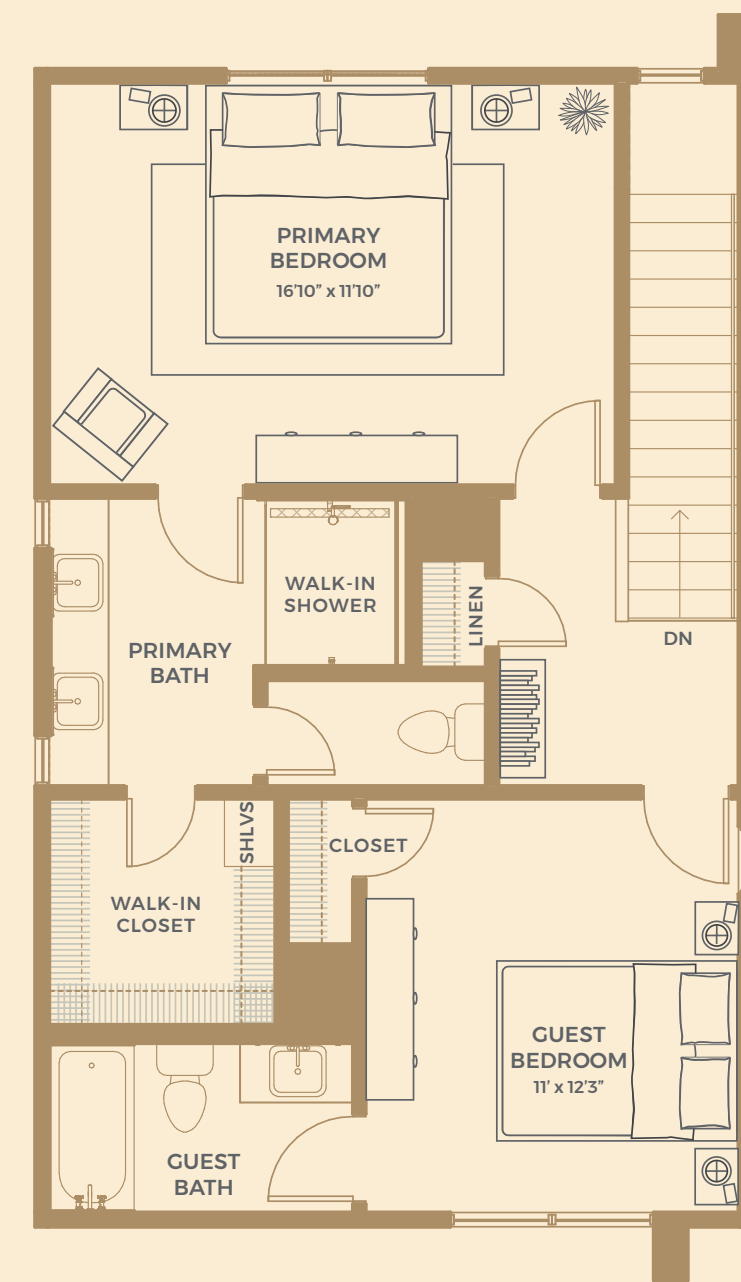

LUMA 3 Bed / 3.5 Bath
+ Private Yard

 SONORA

Interior: 1,726 • Terrace: 67
Total SF: 1,793

LEVEL 1

LEVEL 2

LEVEL 3