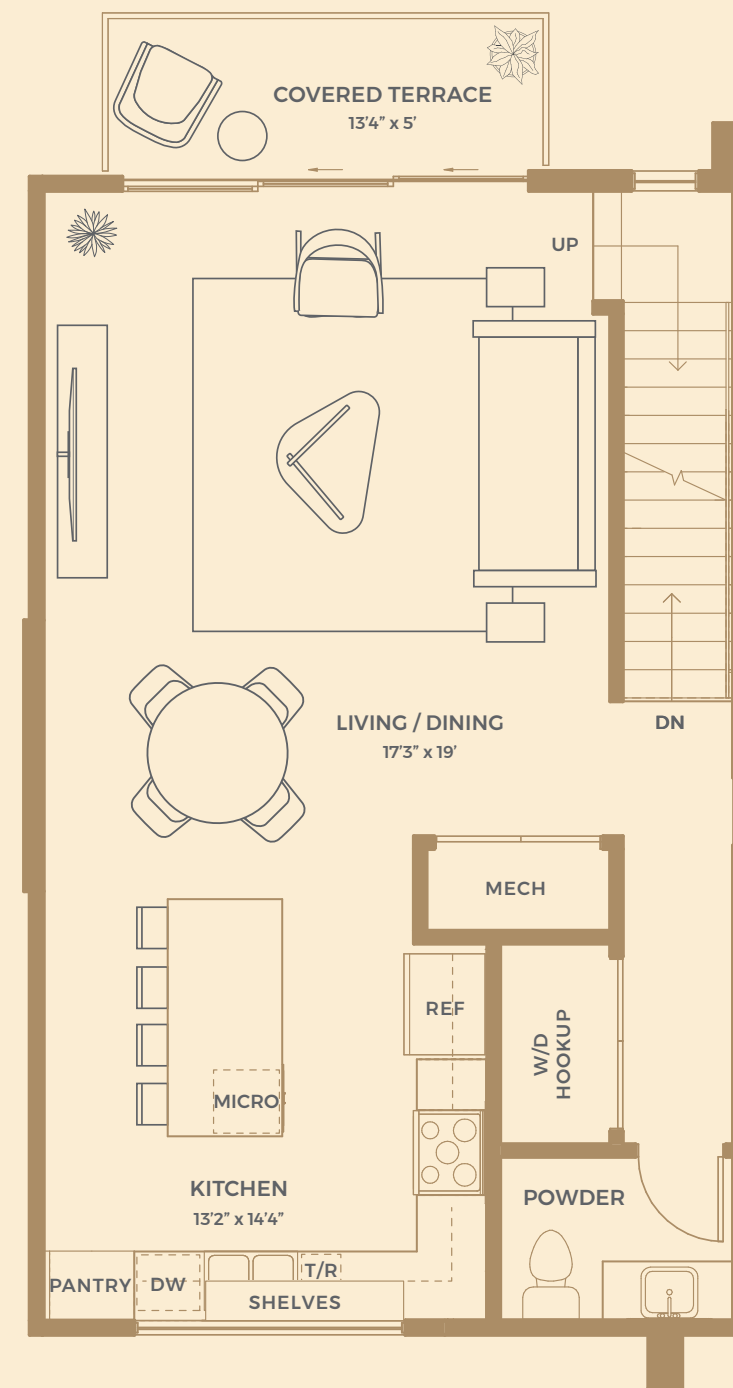

LUMA 3 Bed / 3.5 Bath
+ Private Yard

 SONORA

Interior: 1,726 • Terrace: 67
Total SF: 1,793

LEVEL 1

LEVEL 2

LEVEL 3